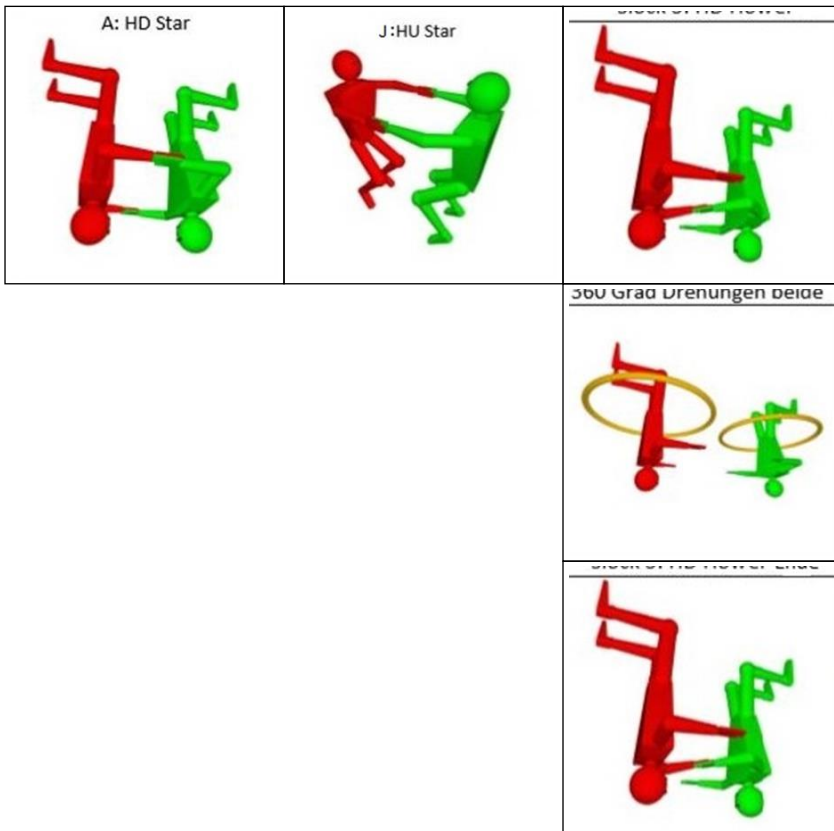

Round 2

<p>E: HD Flower</p> 	<p>D: Sit Line</p> 	<p>BLOCK 2: HD Star</p> 
<p>BLOCK 2: HD Star</p> 		
<p>BLOCK 2: HD Star</p> 		

3.Deutsche Meisterschaft Indoor Skydiving 2020

Vertical Formation Skydiving 2-Way VFS 2-Way Draw, Page 2

Round 3

<p>H: Mixed Flower</p> 	<p>F: Buddies</p> 	<p>BLOCK 3: Full Buddies Line</p> 
<p>BLOCK 3: Inter Transition</p> 		
<p>BLOCK 3: Full Buddies</p> 		

Round 4

<p>H: Mixed Flower</p> 	<p>G: Mixed Star</p> 	<p>BLOCK 8: Full Foot Dock</p> 
<p>BLOCK 8: Full Foot Dock</p> 		
<p>BLOCK 8: Full Foot Dock</p> 		

3.Deutsche Meisterschaft Indoor Skydiving 2020
 Vertical Formation Skydiving 2-Way VFS 2-Way Draw, Page 3

Round 5

Round 6

3.Deutsche Meisterschaft Indoor Skydiving 2020
Vertical Formation Skydiving 2-Way VFS 2-Way Draw, Page 4